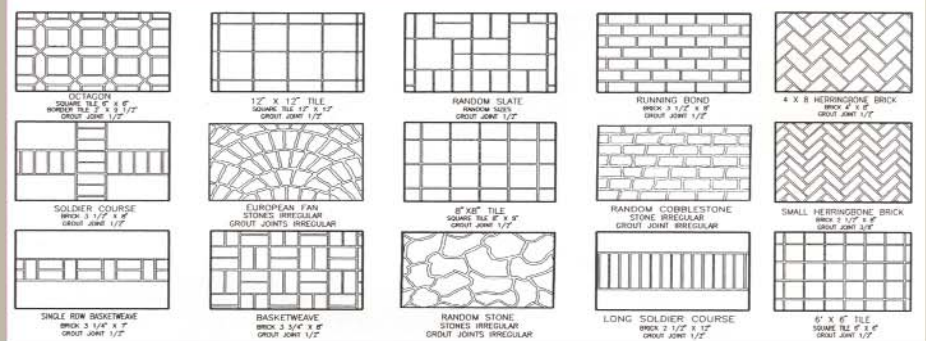

15 Standard Patterns...Unlimited Freeform!

The Future of Concrete
www.increte.com
INCRETE Systems Inc.
1611 Gunn Hwy. Odessa, FL 33556 U.S.A.
1-800-752-4626

Local Distributor: